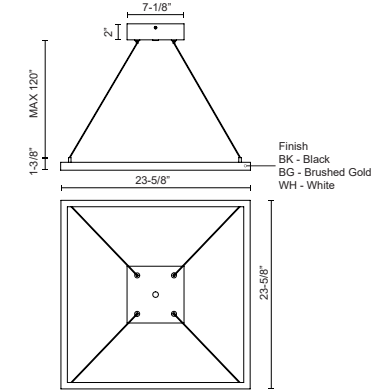

PIAZZA
PD88124
PENDANTS

PROJECT

PD88124-BG
Brushed Gold

PD88124-WH
White

PD88124-BK
Black

SPECIFICATION DETAILS

Fixture Dimensions	L23-5/8" x W23-5/8" x H1-3/8"
Light Source	LED with DC Driver
Wattage	50W
Total Lumens	3750lm
Delivered Lumens	BG-1755lm; BK-1352lm; WH-2124lm;
Voltage	120V
Color Temperature	3000K
CRI (Ra)	90CRI
Optional Color Temps	2700K - 5000K Available, Minimum Order Quantities Apply
LED Rated Life	50,000 hours
Dimming	100% - 10%, TRIAC or ELV Dimmer (Not Included)
Diffuser Details	Frosted Silicone Diffuser
Adjustable	Yes
Wire Length	120" Max
Wire Type	BG - Black Wire; BK - Black Wire; WH - Clear Wire;
Minimum Hang Height	16"
Sloped Ceiling Adaptable	Yes
Location	Dry
Illumination Direction	Downlight
Canopy Dimensions	L8-1/8" x W8-1/8" x H2"
Paint Finish	BG01(Canopy); BG02(Fixture Body); BK02; WH02;

* For custom options, consult factory for details.

* For warranty information, please visit www.kuzcolighting.com/warranty

DESCRIPTION

Extruded aluminum with rectangular profile. Flush silicone diffuser. Matte powder-coated finish. Down light. Duo canopy mounting style