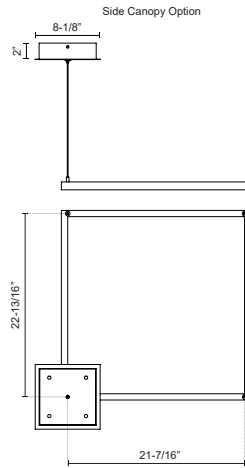

PIAZZA
PD88124
PENDANTS

PROJECT

PD88124-BG
Brushed Gold

PD88124-WH
White

PD88124-BK
Black

SPECIFICATION DETAILS

Fixture Dimensions	L23-5/8" x W23-5/8" x H1-3/8"
Light Source	LED with DC Driver
Wattage	50W
Total Lumens	3750lm
Delivered Lumens	BG-1755lm; BK-1352lm; WH-2124lm;
Voltage	120V
Color Temperature	3000K
CRI (Ra)	90CRI
Optional Color Temps	2700K - 5000K Available, Minimum Order Quantities Apply
LED Rated Life	50,000 hours
Dimming	100% - 10%, TRIAC or ELV Dimmer (Not Included)
Diffuser Details	Frosted Silicone Diffuser
Adjustable	Yes
Wire Length	120" Max
Wire Type	BG - Black Wire; BK - Black Wire; WH - Clear Wire;
Minimum Hang Height	16"
Sloped Ceiling Adaptable	Yes
Location	Dry
Illumination Direction	Downlight
Canopy Dimensions	L8-1/8" x W8-1/8" x H2"
Paint Finish	BG01(Canopy); BG02(Fixture Body); BK02; WH02;

* For custom options, consult factory for details.

* For warranty information, please visit www.kuzcolighting.com/warranty

DESCRIPTION

Extruded aluminum with rectangular profile. Flush silicone diffuser. Matte powder-coated finish. Down light. Duo canopy mounting style